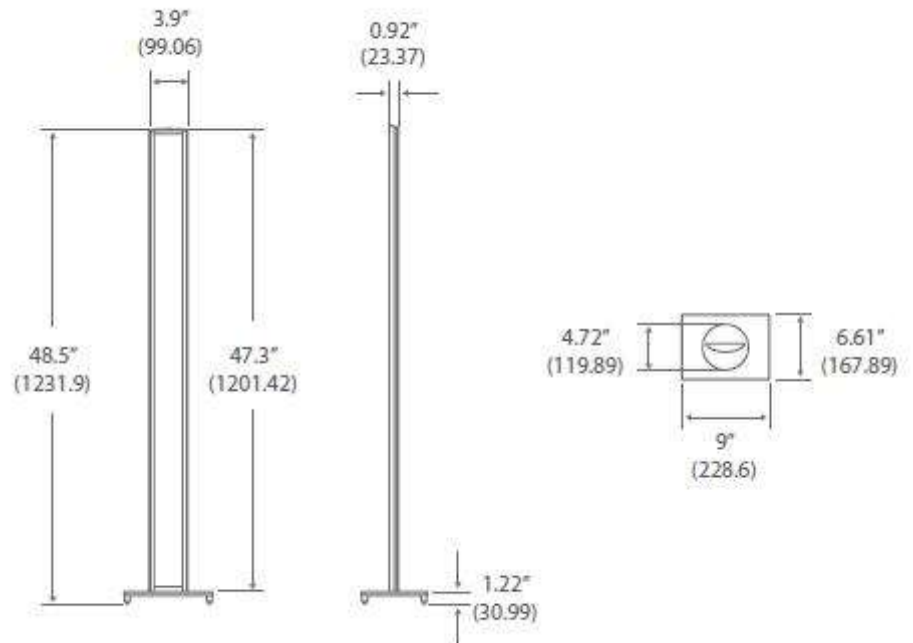

## Product Specification

Product codes:	KON0086
Colour finishes:	White
LEDs:	126
Energy consumption:	18 Watts
LED rated lifespan:	50,000 hours
Colour temperature:	2,700K to 8,000K white
Colour range:	1,500 combinations of red, green and blue
Lumens:	600
Dimmer:	Built-in
Brightness adjustability:	Continuous dimming
Material:	Aluminium/plastic